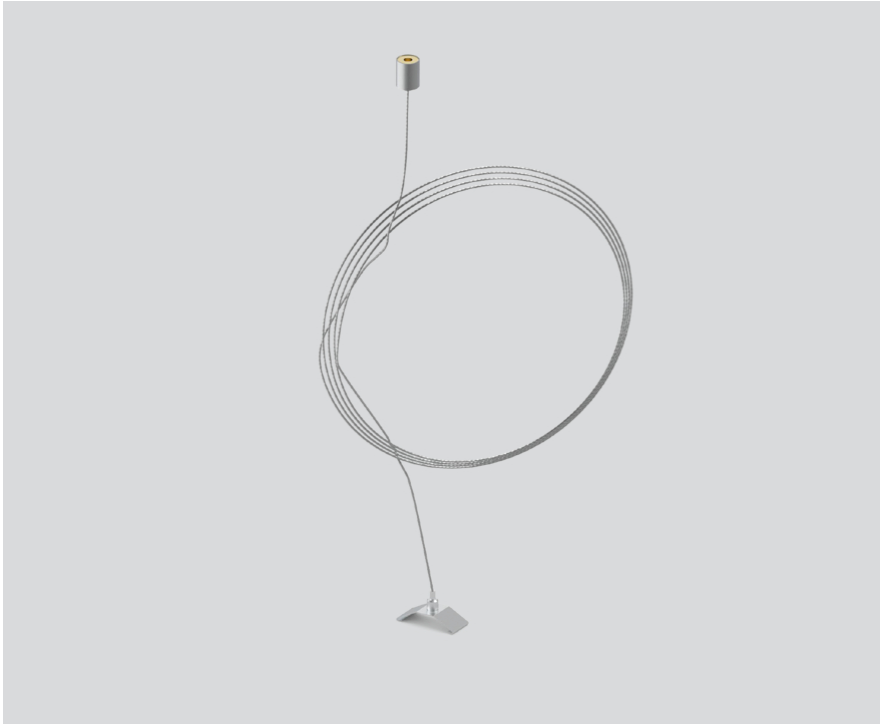

# CABLE SUSPENSION

058-3014310

Project / Type

Notes

Count / Date

## General

angular max. 60°

chrome

## Physical

length 1500 mm

width 30 mm

height 18 mm

## Product drawing