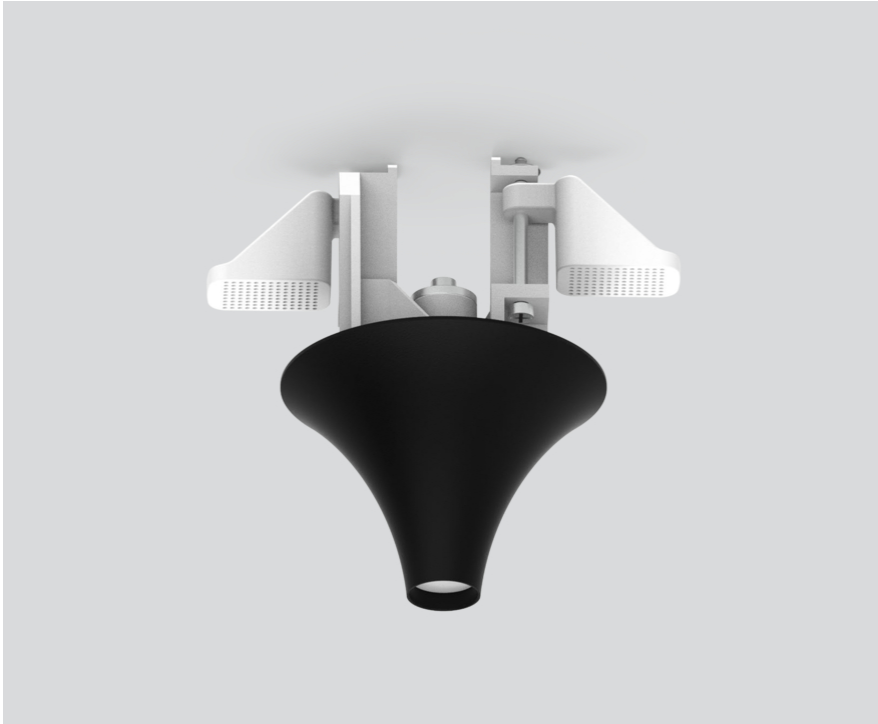

MOUNTING SET recessed

058-6590218

Project / Type

Notes

Count / Date

General

jet black , RAL 9005 ¹

Physical

diameter 74 mm

height 100 mm

0.25 kg

recessed

Cutout

diameter 60 mm

¹ RAL code