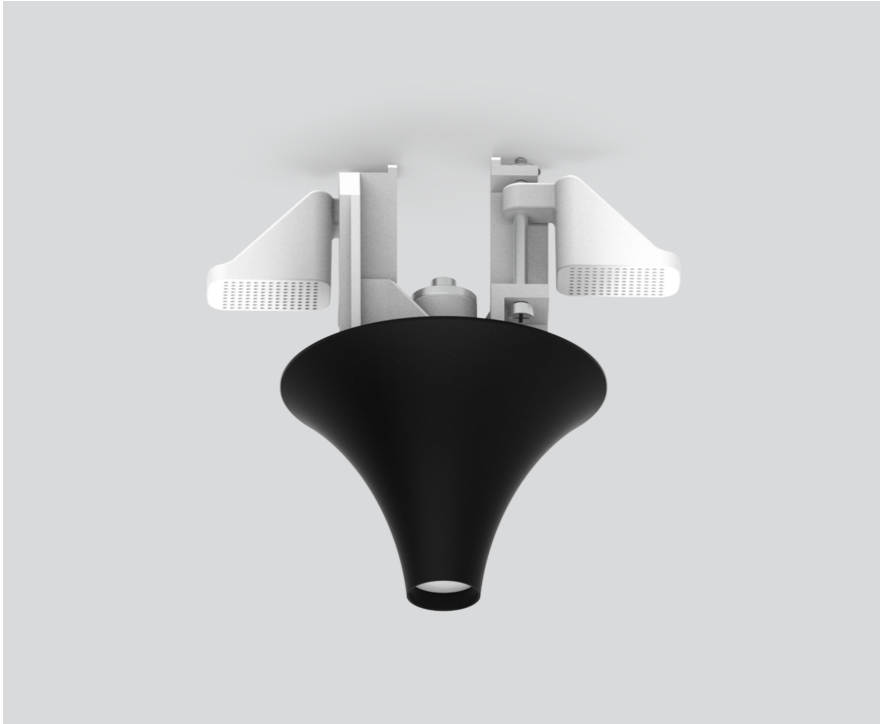

MOUNTING SET recessed

058-6590218

Project / Type

Notes

Count / Date

General

jet black , RAL 9005 ¹

Physical

diameter 74 mm

height 100 mm

0.25 kg

recessed

Cutout

diameter 60 mm

¹ RAL code