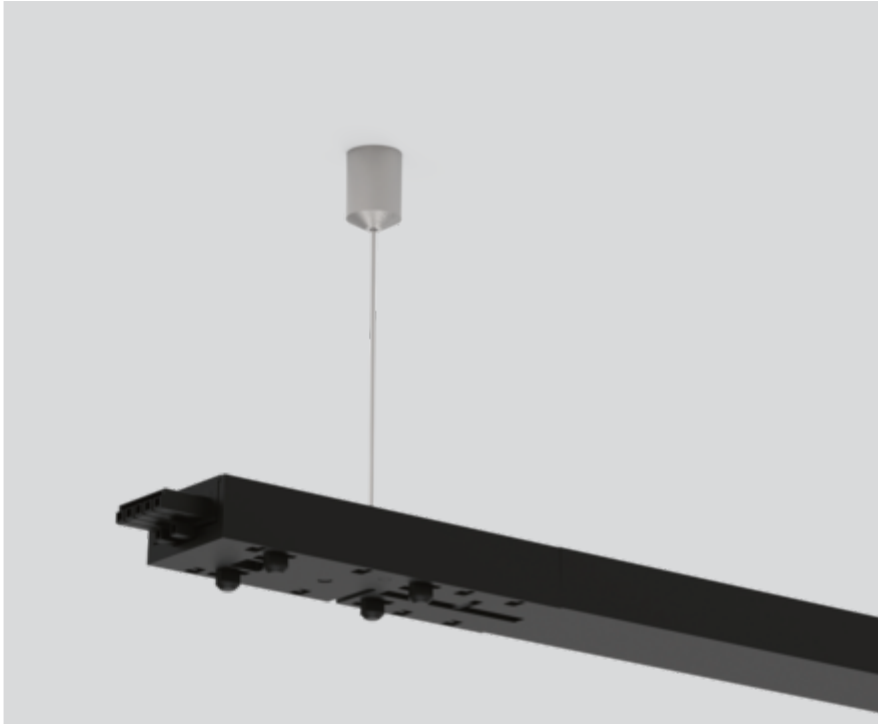

SYSTEM CONNECTOR

059-2792308

Project / Type

Notes

Count / Date

General

L 1200 mm | mechanical & electrical cuttable
jet black , RAL 9005 ¹

Physical

length 1200 mm

width 36 mm

height 18 mm

1.02 kg

cable length 1500 mm

suspended

¹ RAL code