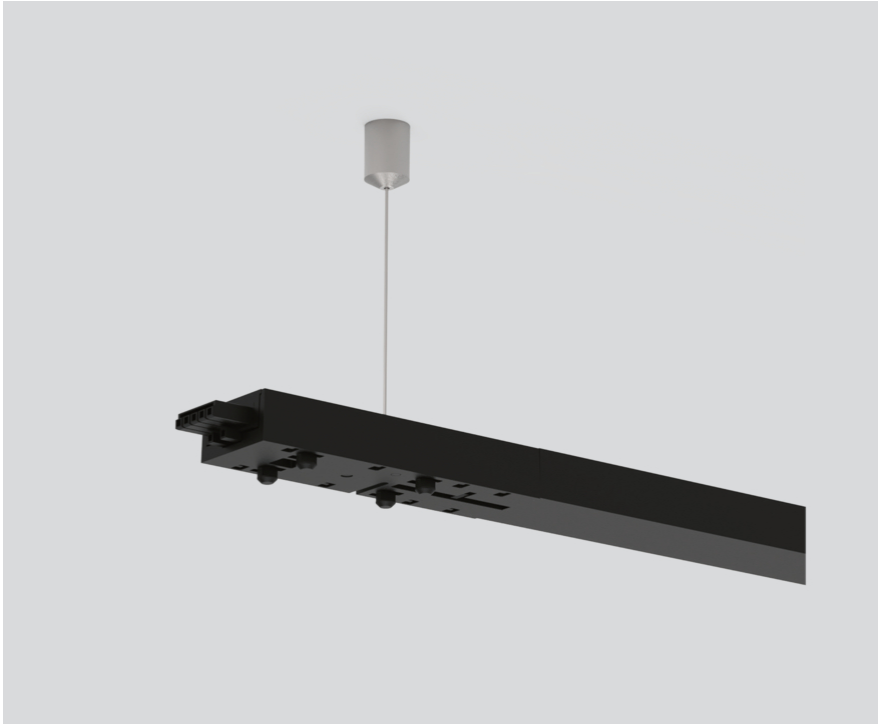

LINEAR CONNECTOR

059-2792318

Project / Type

Notes

Count / Date

General

mechanical & electrical

jet black , RAL 9005 ¹

Physical

0.27 kg

¹ RAL code