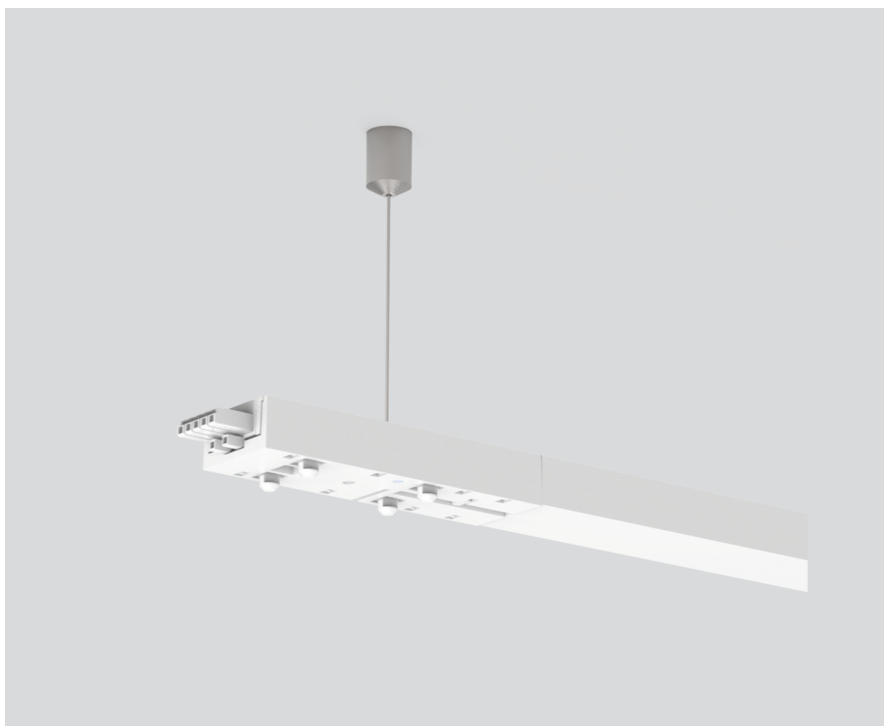

LONG LINEAR CONNECTOR

059-2792327

Project / Type

Notes

Count / Date

General

L 800 mm | mechanical & electrical
pure white, RAL 9010¹

Physical