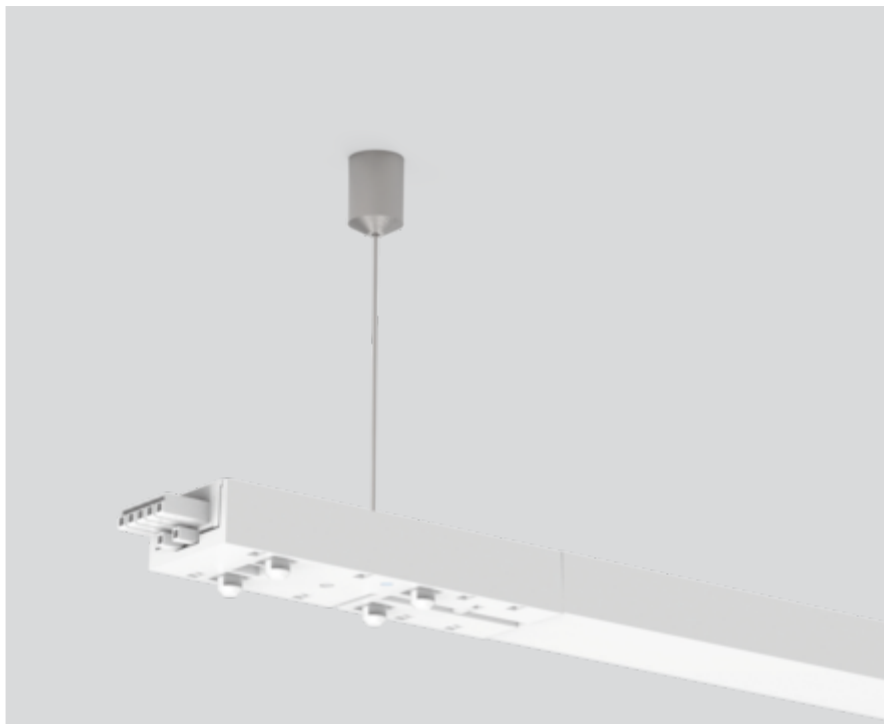

SYSTEM CONNECTOR

059-2792327

Project / Type

Notes

Count / Date

General

L 800 mm | mechanical & electrical
pure white, RAL 9010 ¹

Physical

length 800 mm

width 36 mm

height 18 mm

0.86 kg

cable length 1500 mm

suspended

¹ RAL code