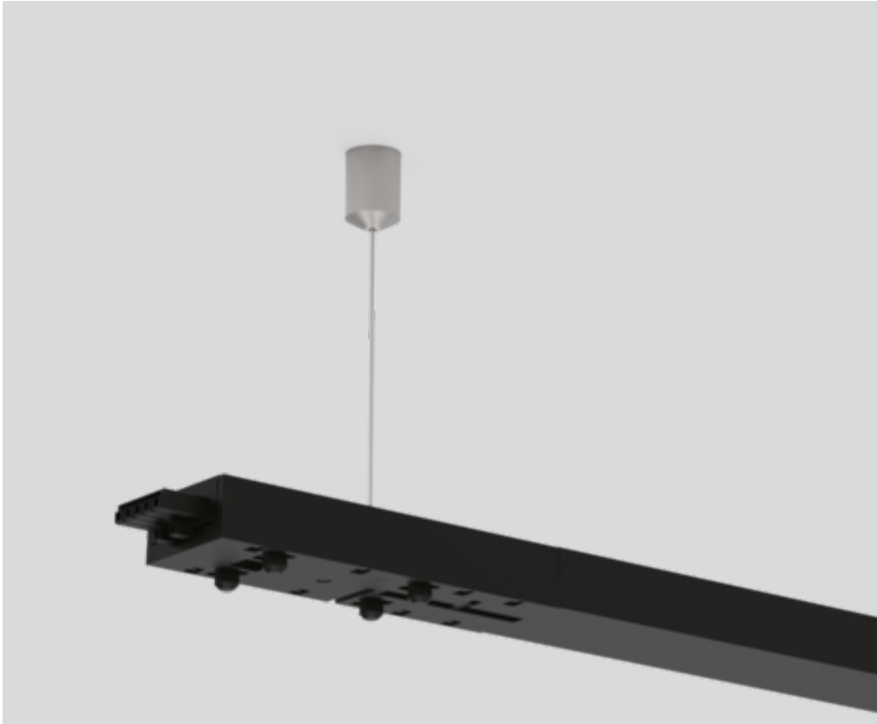

SYSTEM CONNECTOR

059-2792328

Project / Type

Notes

Count / Date

General

L 800 mm | mechanical & electrical
jet black , RAL 9005 ¹

Physical

length 800 mm

width 36 mm

height 18 mm

0.89 kg

cable length 1500 mm

suspended

¹ RAL code