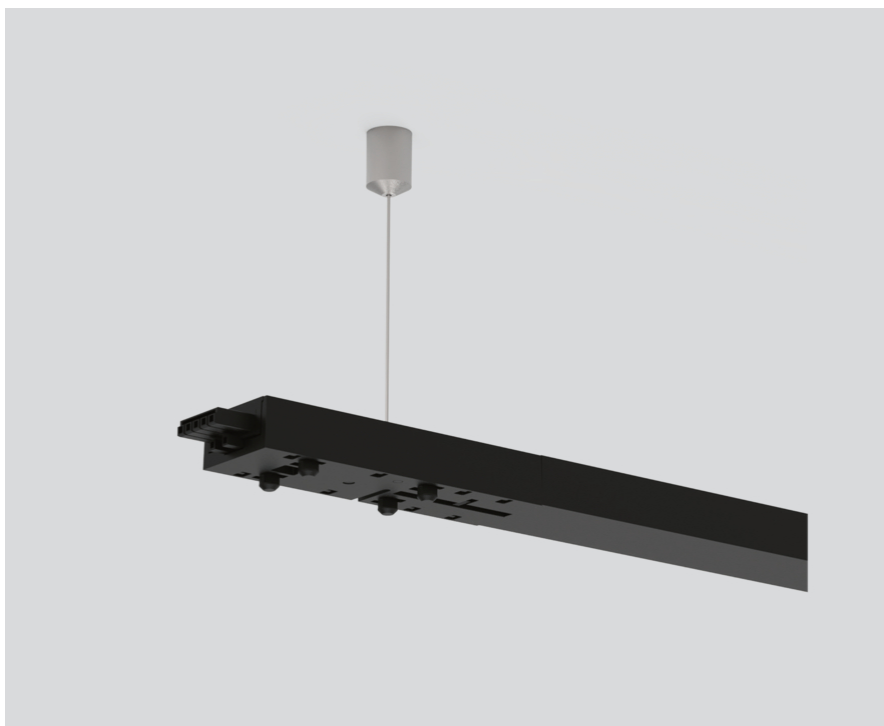

LONG LINEAR CONNECTOR

059-2792348

Project / Type

Notes

Count / Date

General

L 2400 mm | mechanical & electrical cuttable
jet black , RAL 9005 ¹

Physical

1.81 kg

¹ RAL code