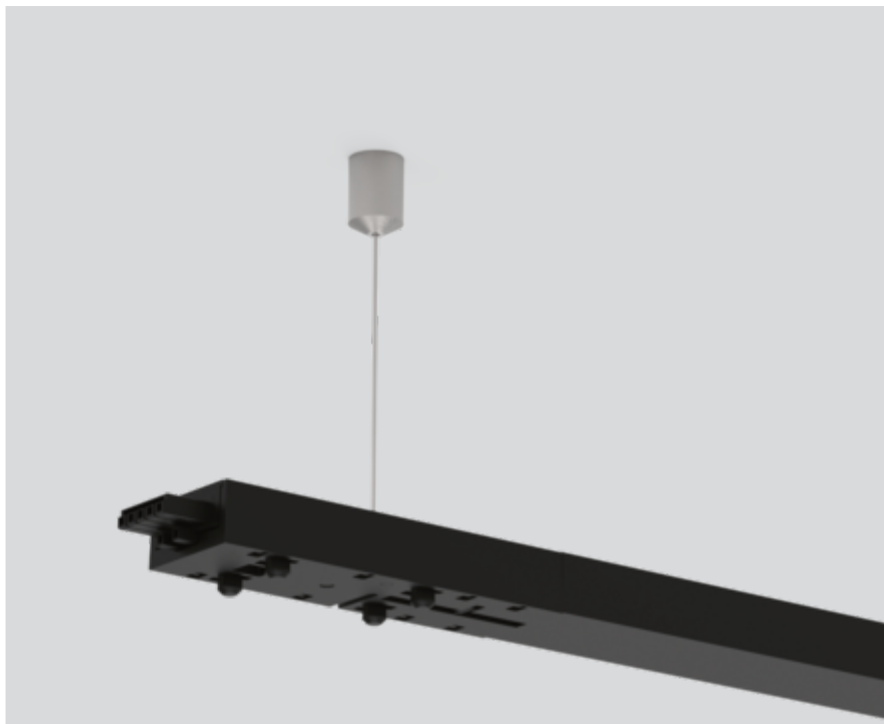

SYSTEM CONNECTOR

059-2792348

Project / Type

Notes

Count / Date

General

L 2400 mm | mechanical & electrical cuttable
jet black , RAL 9005 ¹

Physical

length 2400 mm

width 36 mm

height 18 mm

1.81 kg

cable length 1500 mm

suspended

¹ RAL code