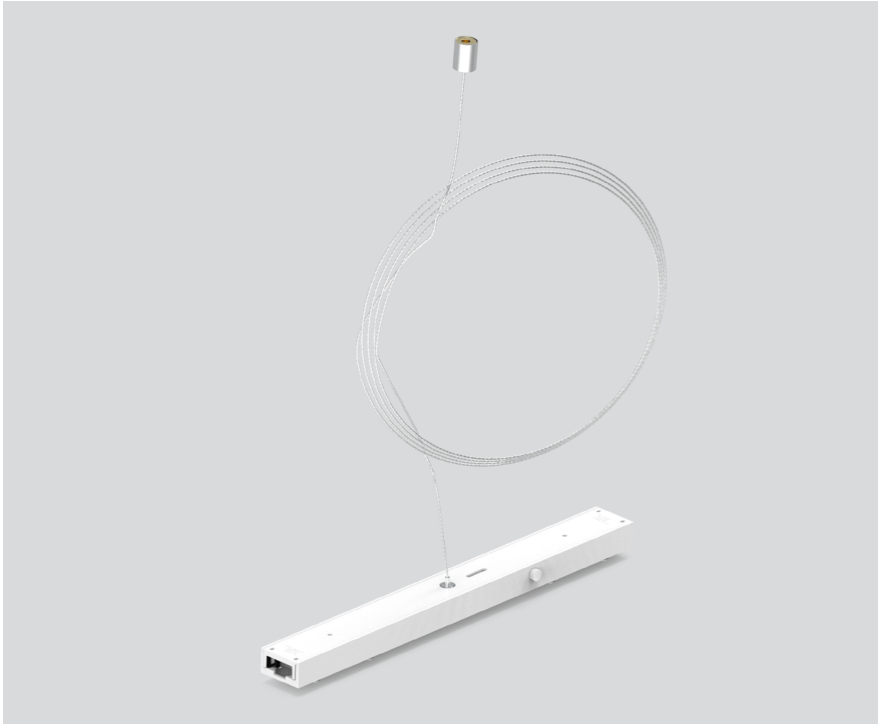

LINEAR CONNECTOR

059-2792417

Project / Type

Notes

Count / Date

General

mechanical

pure white, RAL 9010 ¹

Physical

0.2 kg

¹ RAL code