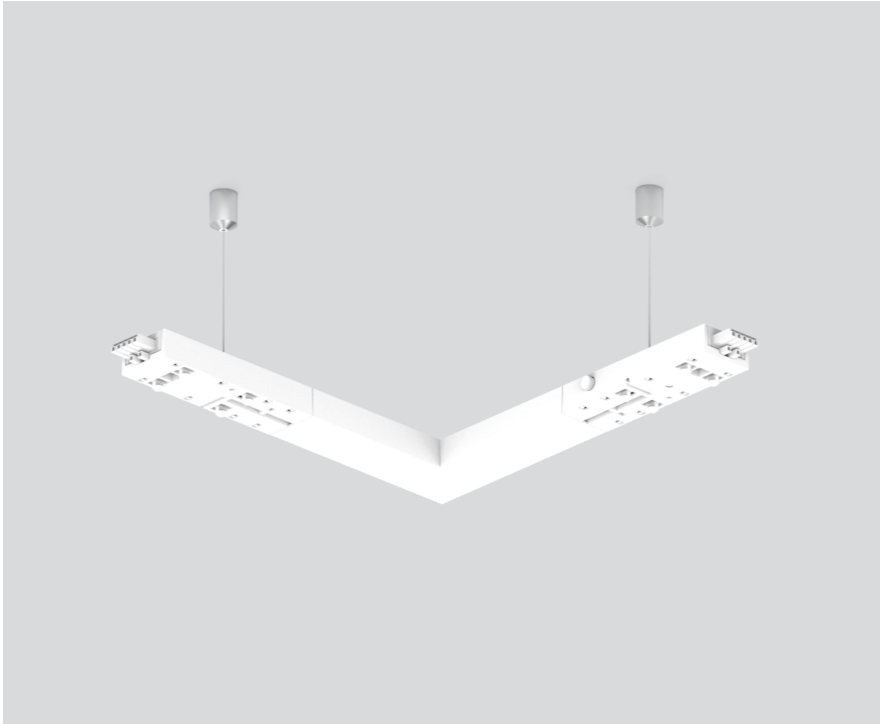

CORNER CONNECTOR

059-2792717

Project / Type

Notes

Count / Date

General

90° | mechanical & electrical
pure white, RAL 9010¹

Physical

length 254 mm

width 254 mm

0.45 kg

¹ RAL code