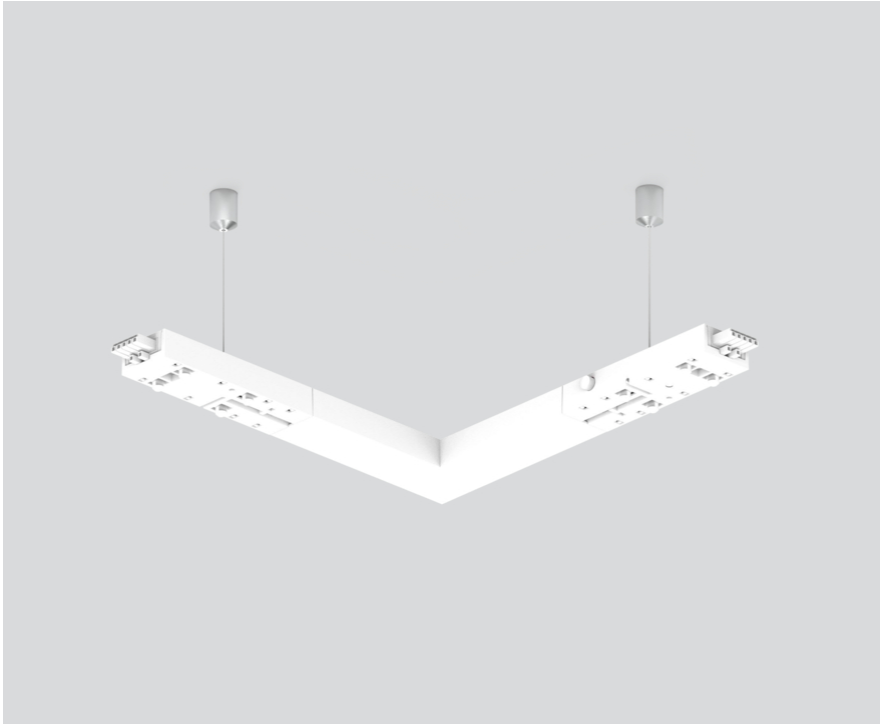

## General

90° | mechanical & electrical  
pure white, RAL 9010<sup>1</sup>

## Physical

length 254 mm  
width 254 mm  
0.45 kg

<sup>1</sup> RAL code