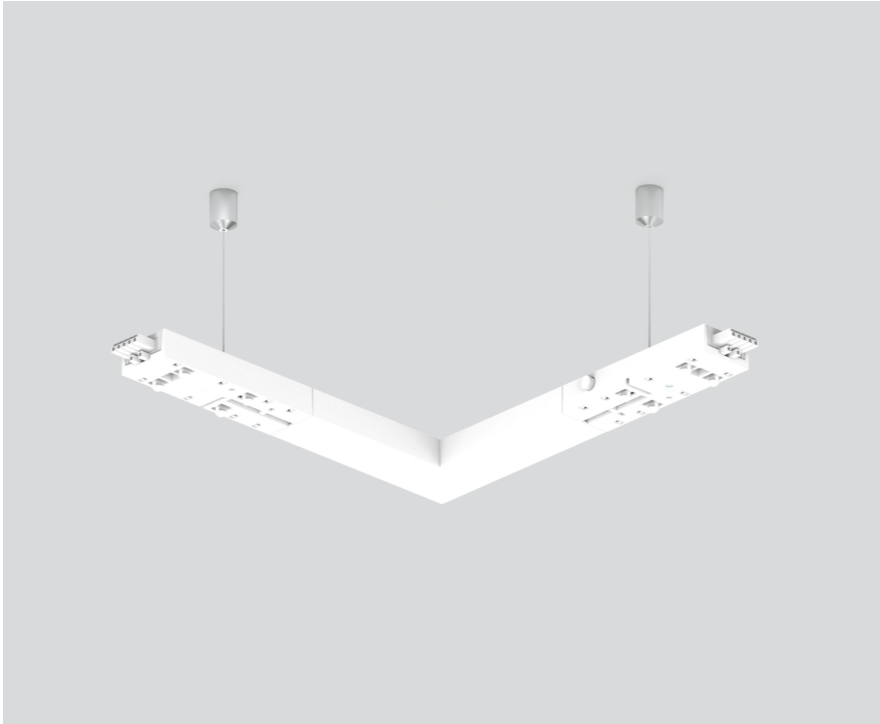

CORNER CONNECTOR

059-2792817

Project / Type

Notes

Count / Date

General

90° | mechanical

pure white, RAL 9010¹

Physical

length 254 mm

width 254 mm

¹ RAL code