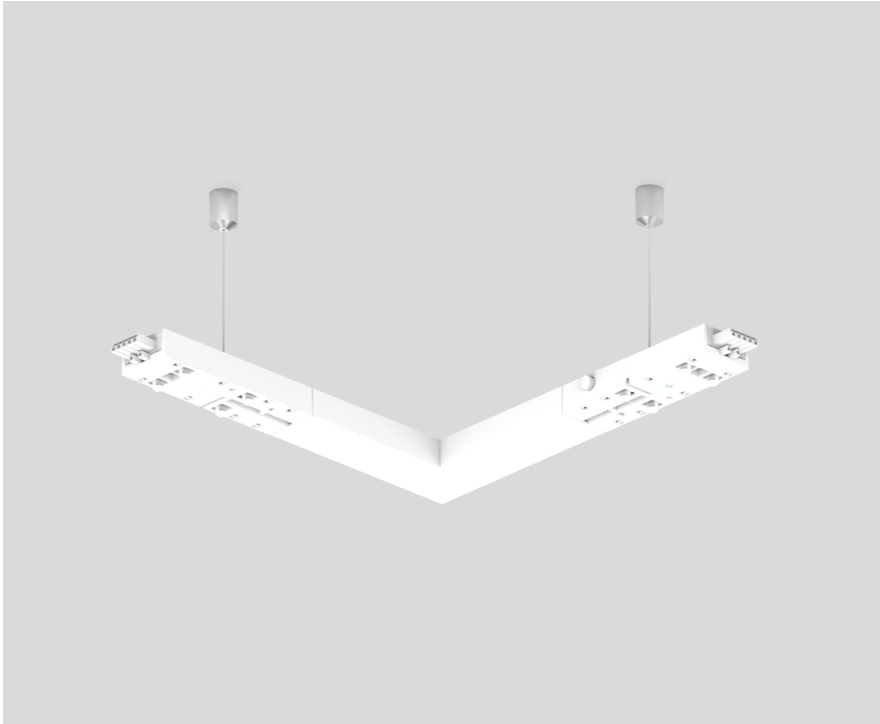

## General

90° | mechanical

pure white, RAL 9010<sup>1</sup>

## Physical

length 254 mm

width 254 mm

<sup>1</sup> RAL code