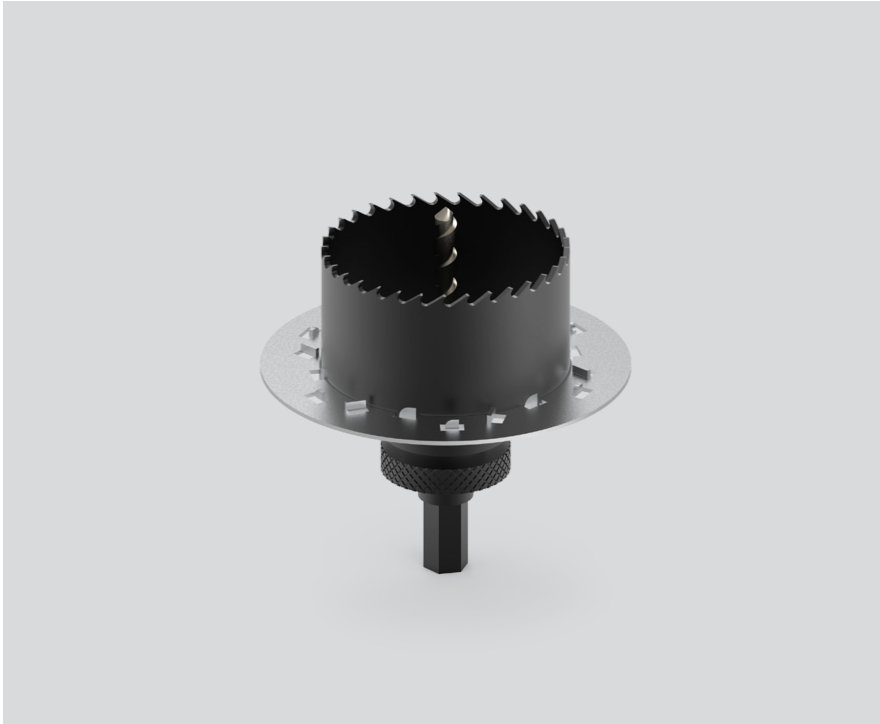

# SPECIAL MOUNTING TOOL

063-8911110

Project / Type

Notes

Count / Date

## General

necessary to install mounting housing trimless

## Physical

diameter 83 mm

height 107 mm

0.41 kg

recessed trimless