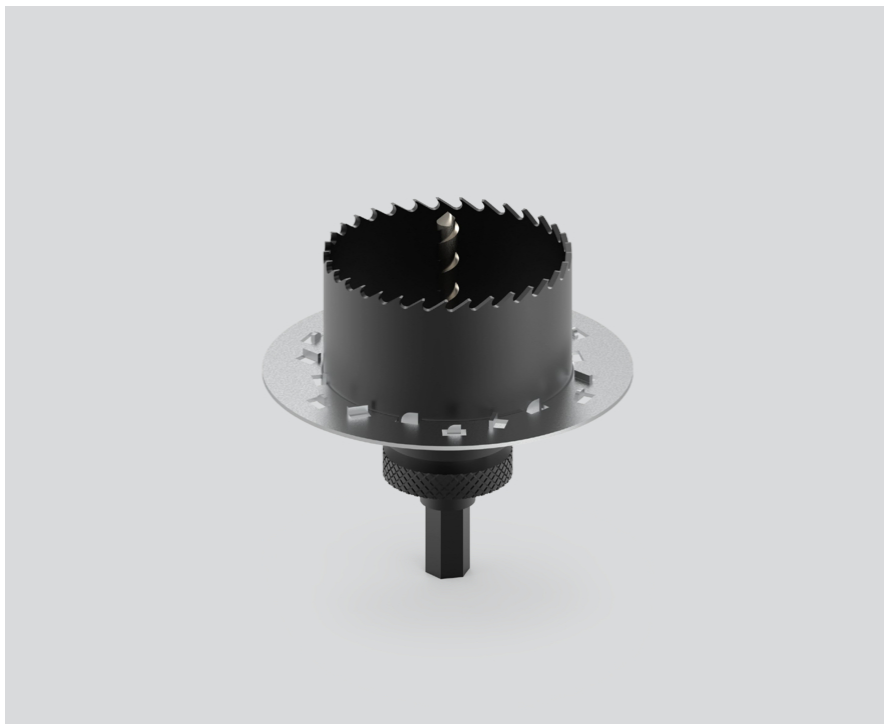

# SPECIAL MOUNTING TOOL

063-8911110

Project / Type

Notes

Count / Date

## General

necessary to install mounting housing trimless

## Physical

diameter 83 mm

height 107 mm

0.41 kg

recessed trimless