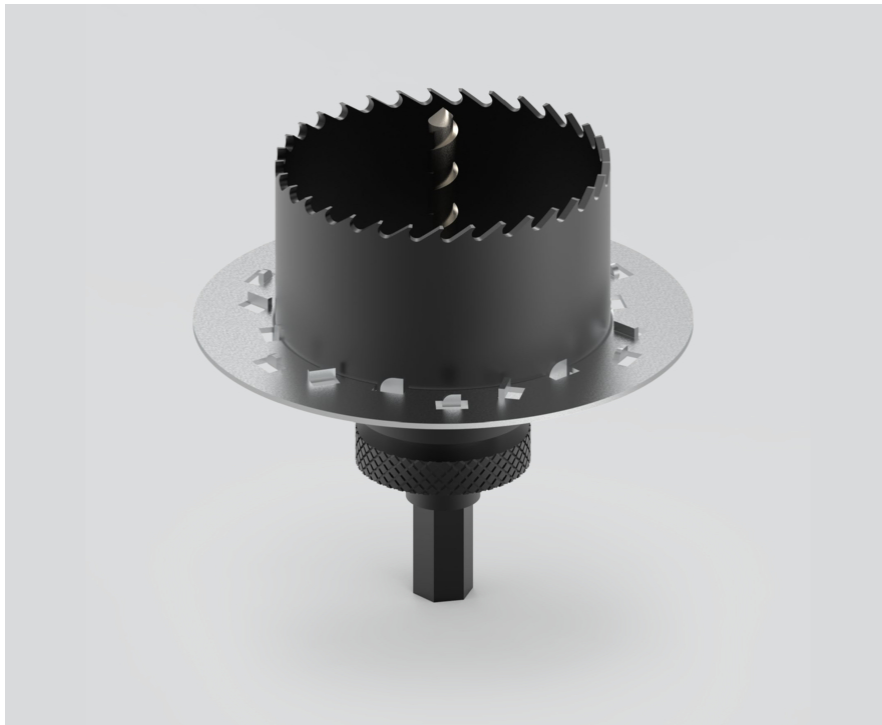

## General

necessary to install mounting housing trimless

## Physical

diameter 100 mm

height 107 mm

0.51 kg

recessed trimless