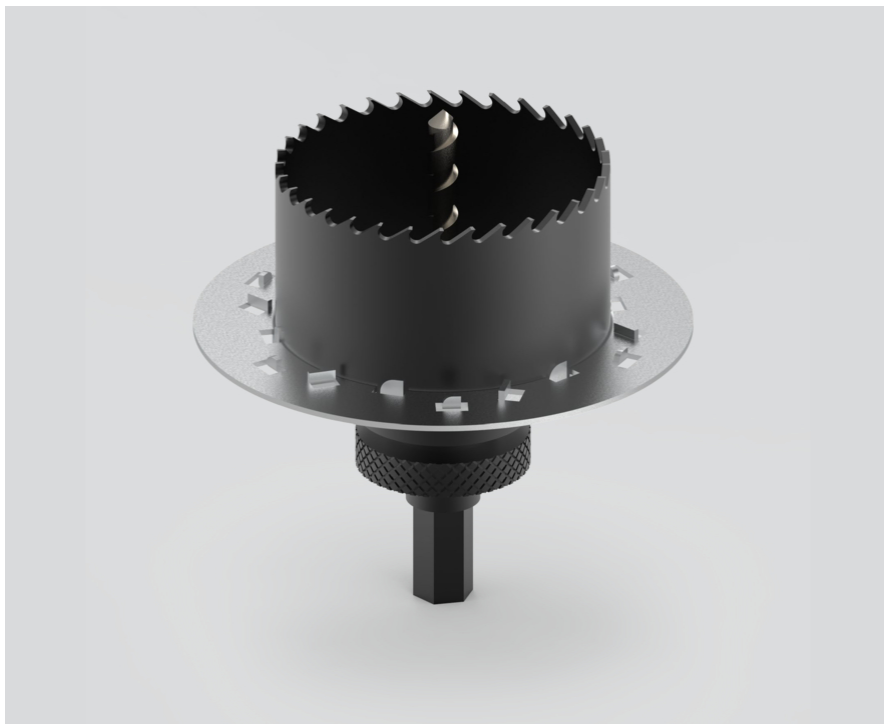

SPECIAL MOUNTING TOOL

063-8912110

Project / Type

Notes

Count / Date

General

necessary to install mounting housing trimless

Physical

diameter 100 mm

height 107 mm

0.51 kg

recessed trimless

Product drawing