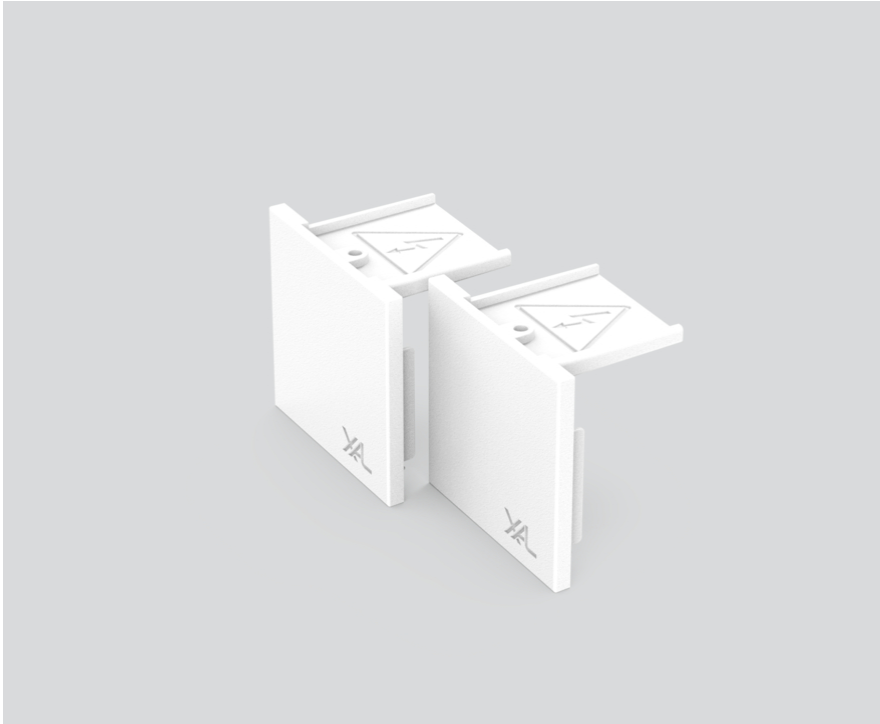

END CAPS

074-6090017

Project / Type

Notes

Count / Date

General

pure white , RAL 9010 ¹

Physical

length 30 mm

width 42 mm

height 42 mm

0.03 kg

¹ RAL code