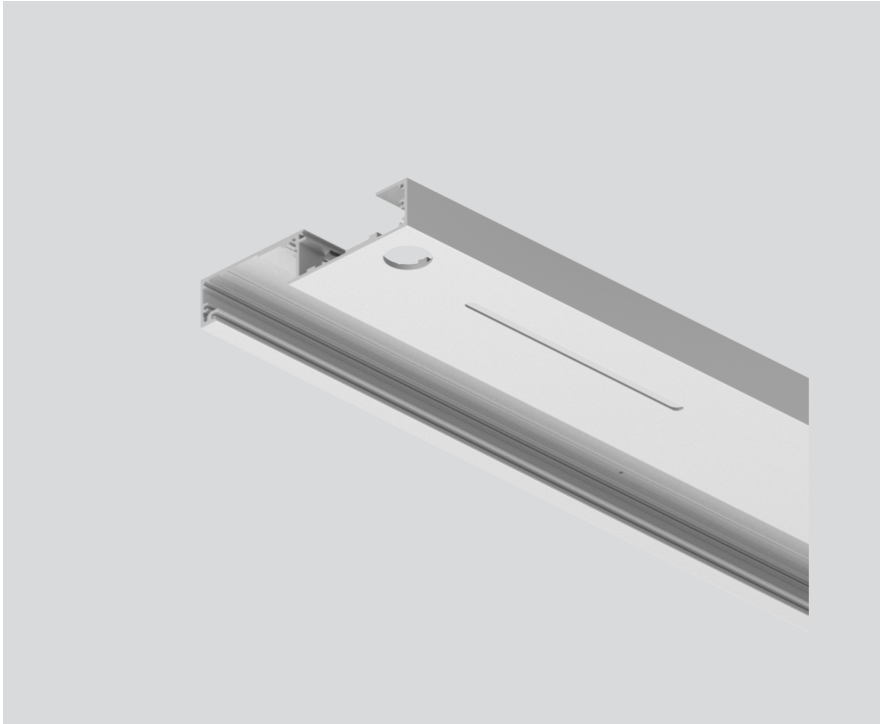

## General

anodised aluminium

## Physical

length 1207 mm

width 130 mm

height 25 mm