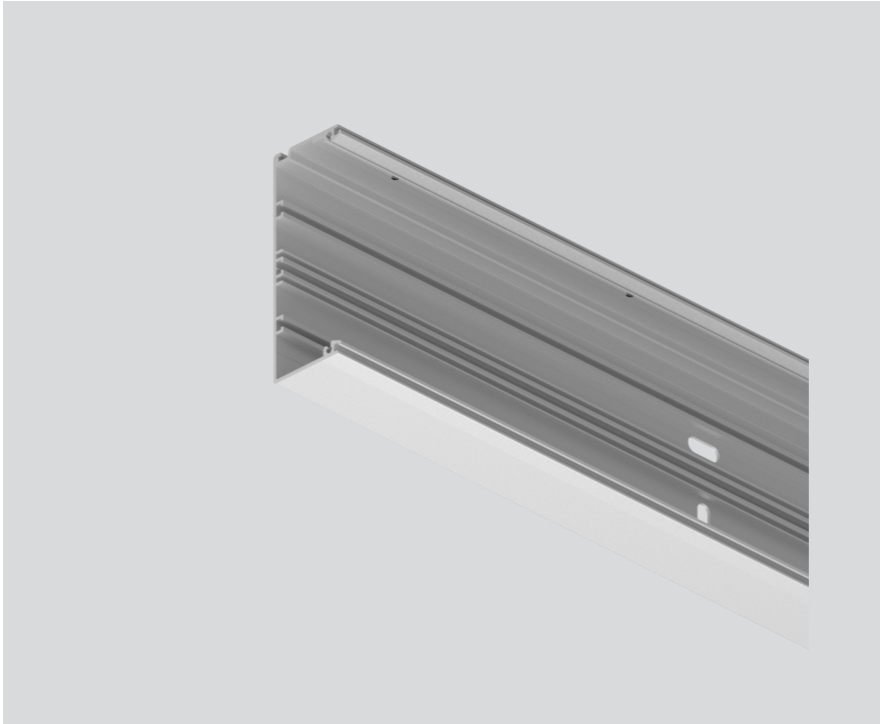

MOUNTING CHANNEL

099-9921616

Project / Type _____

Notes _____

Count / Date _____

General

anodised aluminium _____

Physical

length 1010 mm _____

width 120 mm _____

height 43 mm _____

Product drawing