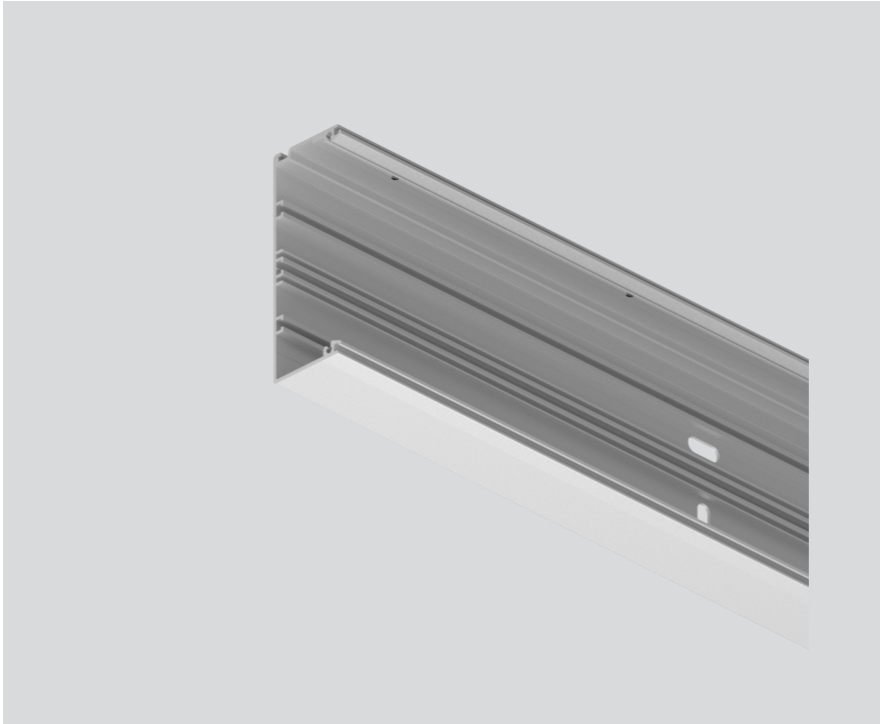

## General

anodised aluminium

## Physical

length 1210 mm

width 120 mm

height 43 mm