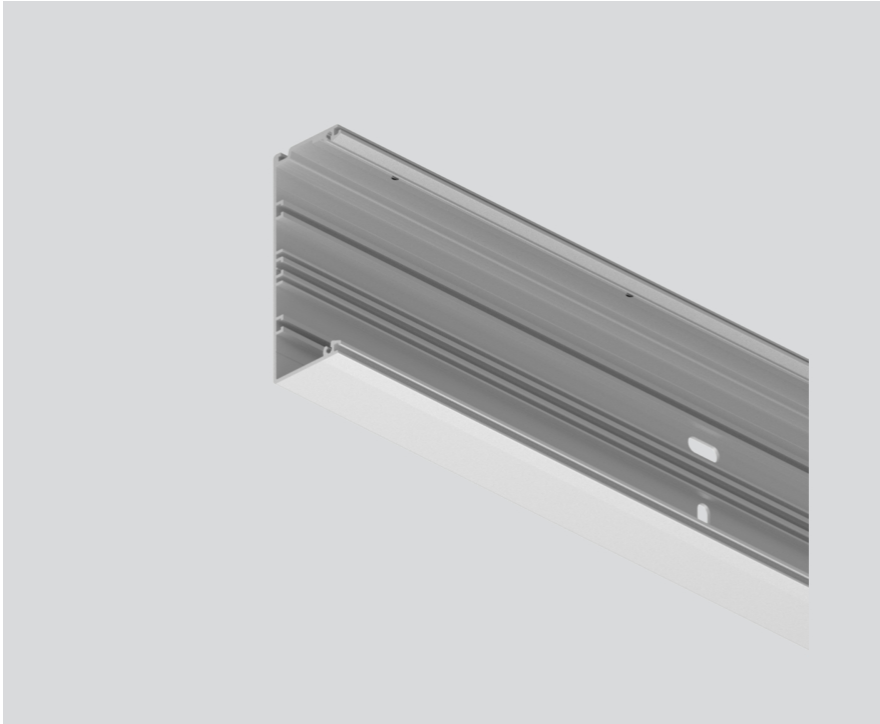

MOUNTING CHANNEL

099-9921716

Project / Type

Notes

Count / Date

General

anodised aluminium

Physical

length 1210 mm

width 120 mm

height 43 mm

Product drawing