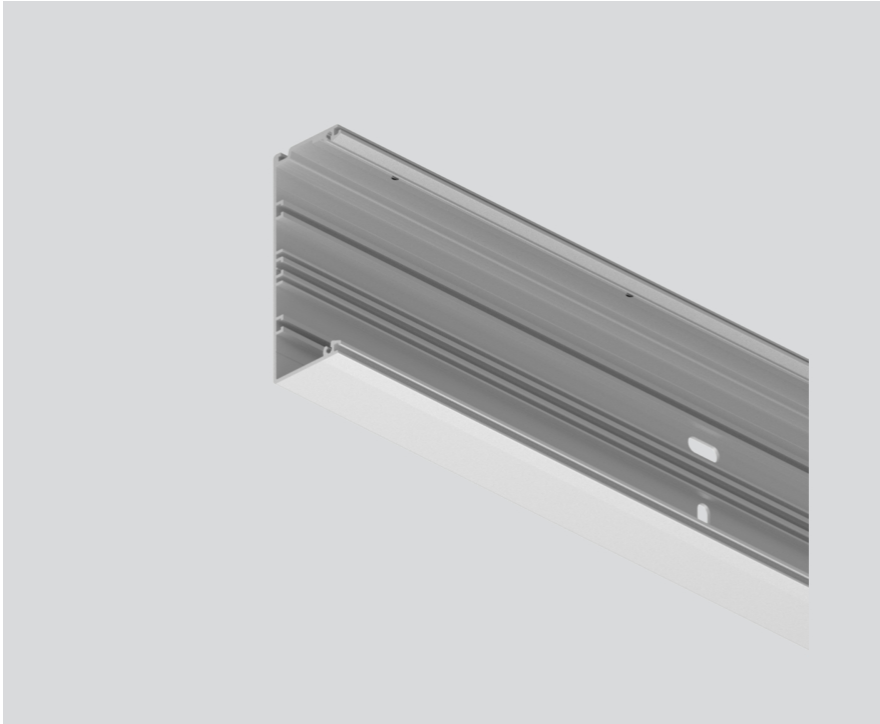

MOUNTING CHANNEL

099-9921816

Project / Type

Notes

Count / Date

General

anodised aluminium

Physical

length 3630 mm

width 120 mm

height 43 mm

Product drawing