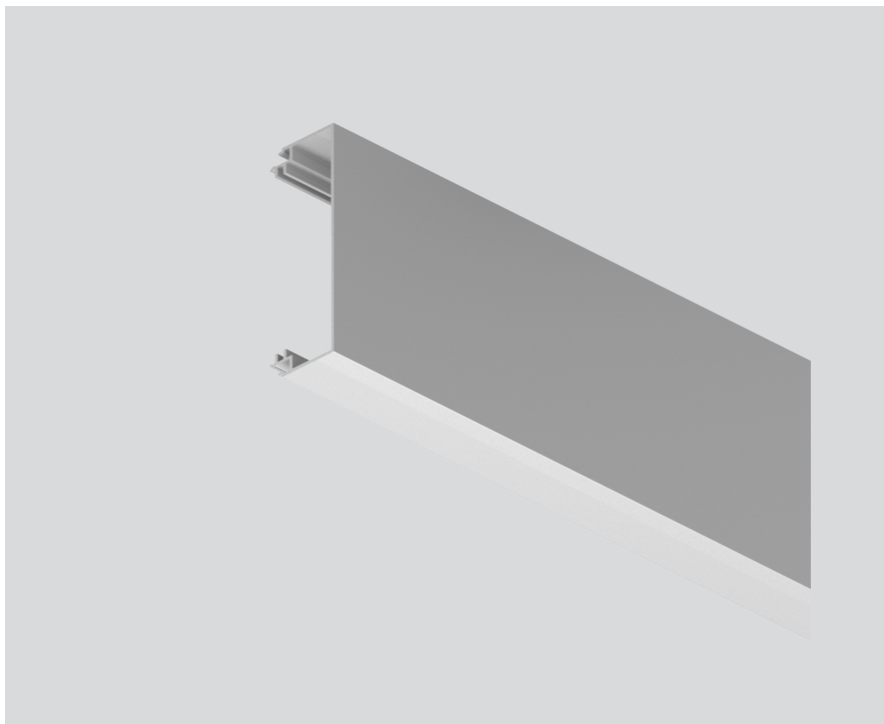

COVER BIG

099-9933616

Project / Type _____

Notes _____

Count / Date _____

General

anodised aluminium _____

Physical

length 1009 mm _____

width 120 mm _____

height 75 mm _____

Product drawing