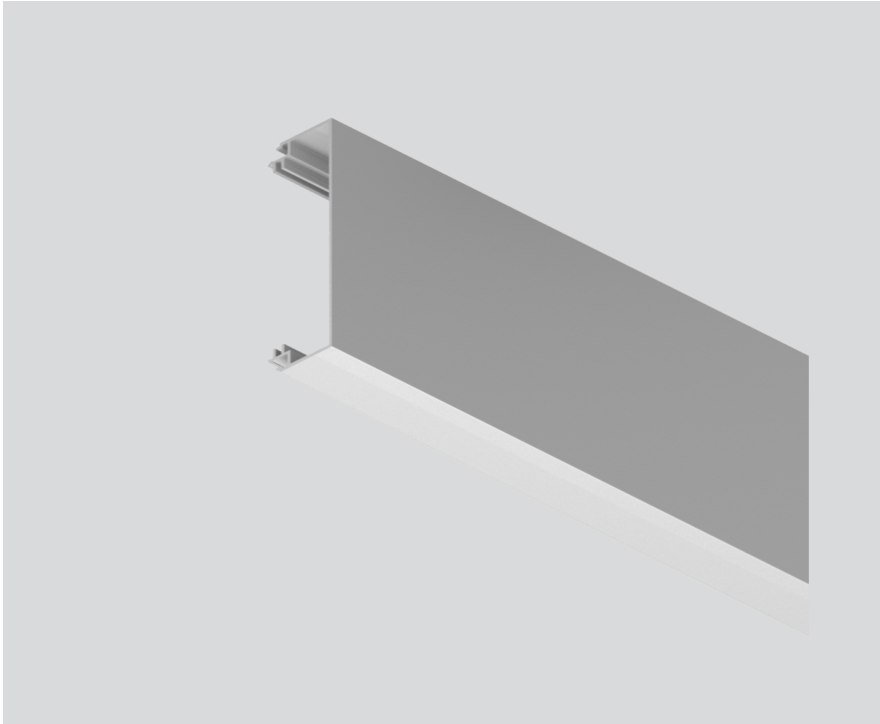

COVER BIG

099-9933616

Project / Type _____

Notes _____

Count / Date _____

General

anodised aluminium _____

Physical

length 1009 mm _____

width 120 mm _____

height 75 mm _____

Product drawing