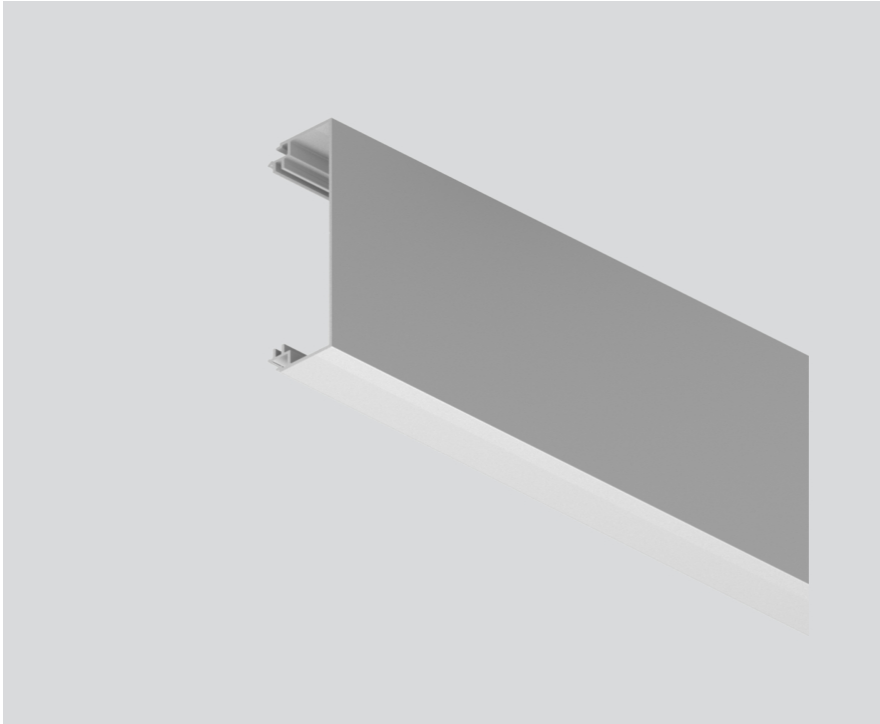

COVER BIG

099-9933816

Project / Type _____

Notes _____

Count / Date _____

General

anodised aluminium _____

Physical

length 3629 mm _____

width 120 mm _____

height 75 mm _____

Product drawing