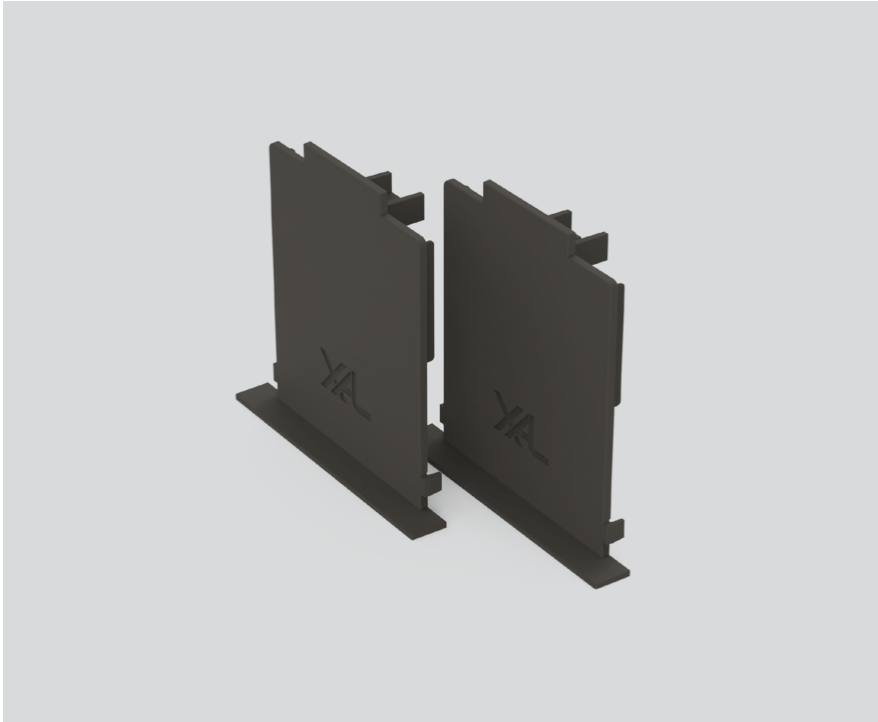

END CAPS

845-341001D

Project / Type

Notes

Count / Date

General

1 pair

umbra grey , RAL 7022 ¹

Physical

length 76 mm

width 75 mm

height 10 mm

0.08 kg

recessed trim

¹ RAL code