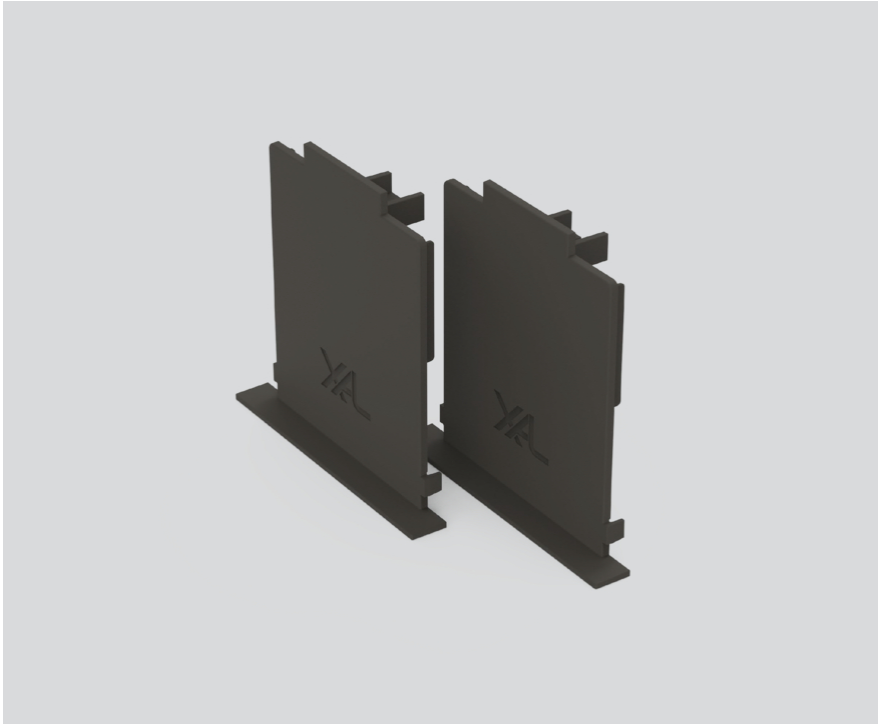

END CAPS

845-341001D

Project / Type

Notes

Count / Date

General

1 pair

umbra grey , RAL 7022 ¹

Physical

length 76 mm

width 75 mm

height 10 mm

0.08 kg

recessed trim

¹ RAL code