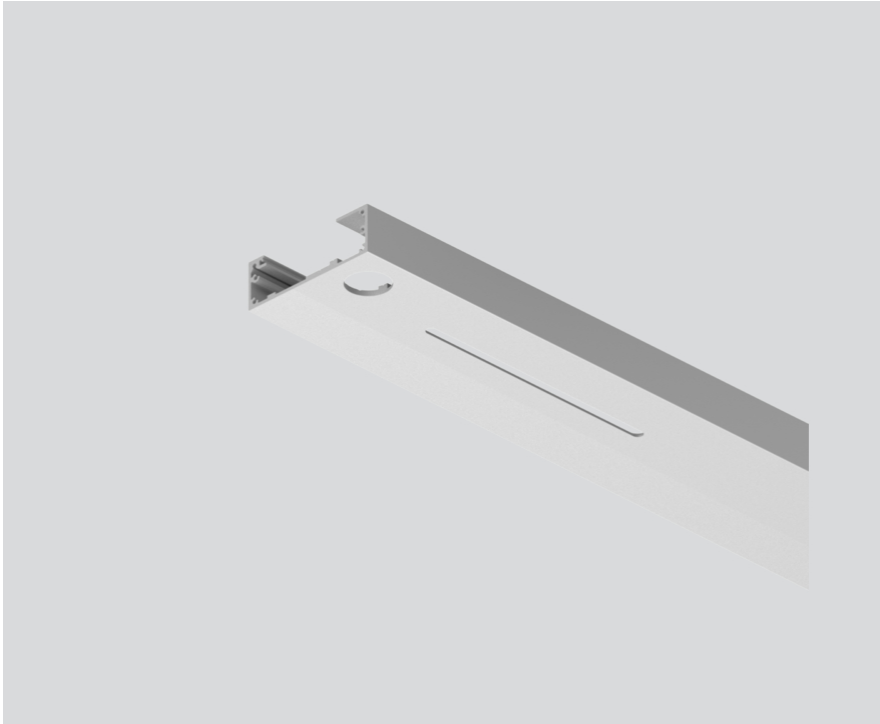

INDIRECT MODULE

E87210...6

Project / Type

Notes

Count / Date

General

custom cut

anodised aluminium

Physical

width 75 mm

height 25 mm