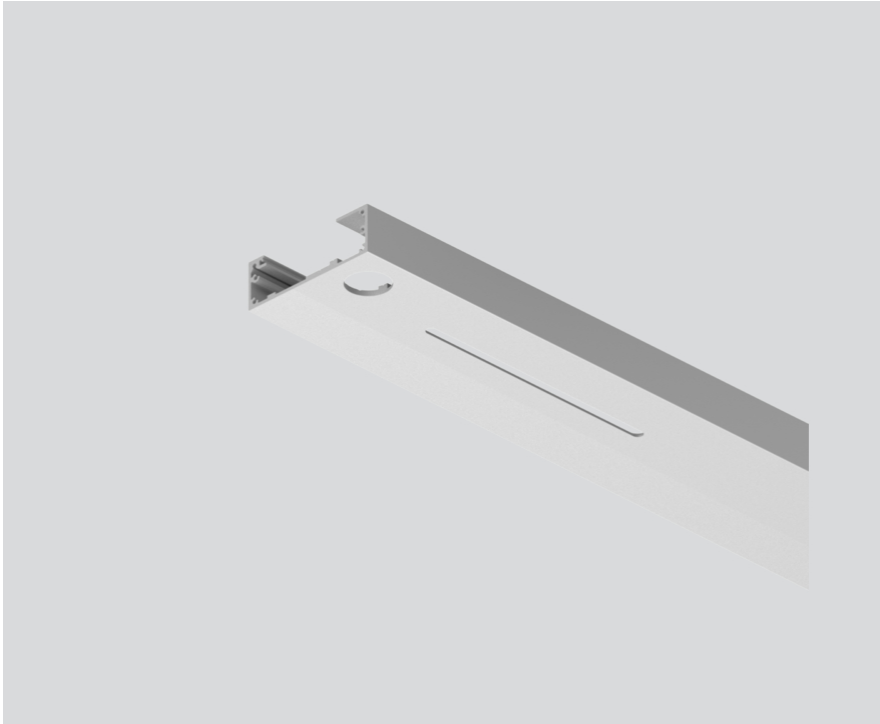

## General

custom cut

anodised aluminium

## Physical

width 75 mm

height 25 mm