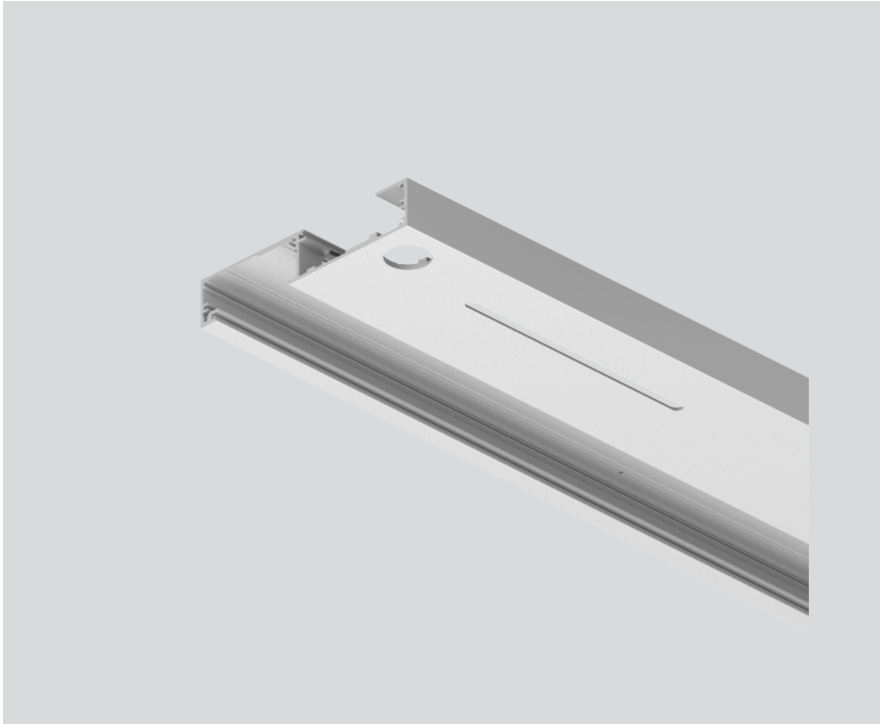

## General

custom cut

anodised aluminium

## Physical

width 130 mm

height 25 mm