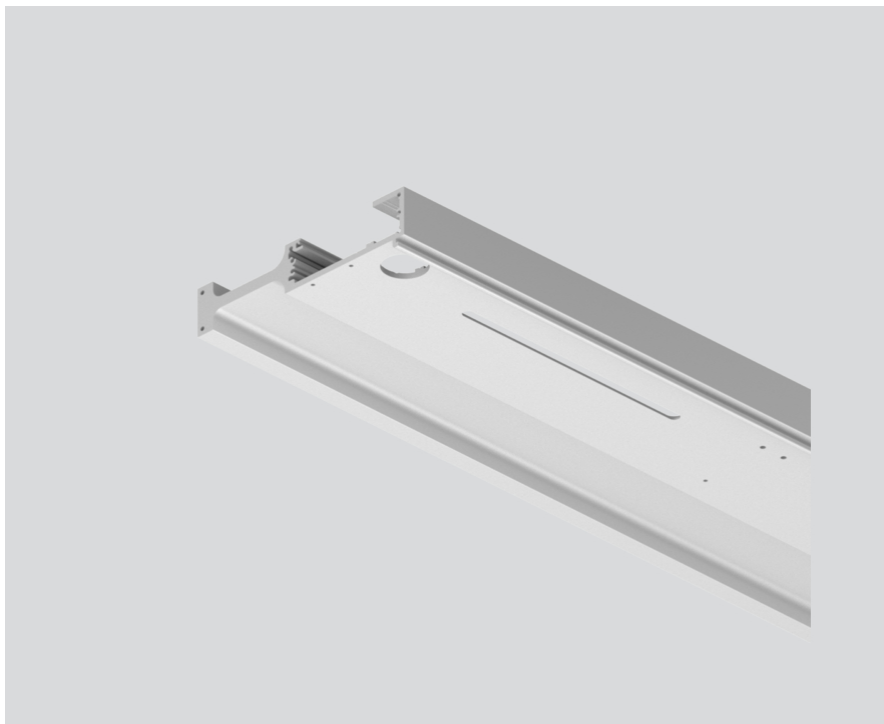

STANDARD RAIL

E87280...6

Project / Type

Notes

Count / Date

General

custom cut

anodised aluminium

Physical

width 130 mm

height 29 mm

Product drawing