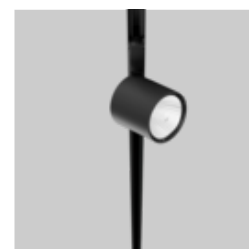

**TWIST 100 1 lamp
recessed**

**SASSO 60 round
recessed 1 lamp**

VARO 110 S

**SASSO 100 round
downlight recessed
1 lamp**

Land Rover Showroom, Hanoi

FOTOGRAF

Land Rover Hanoi

LIGHTING DESIGN