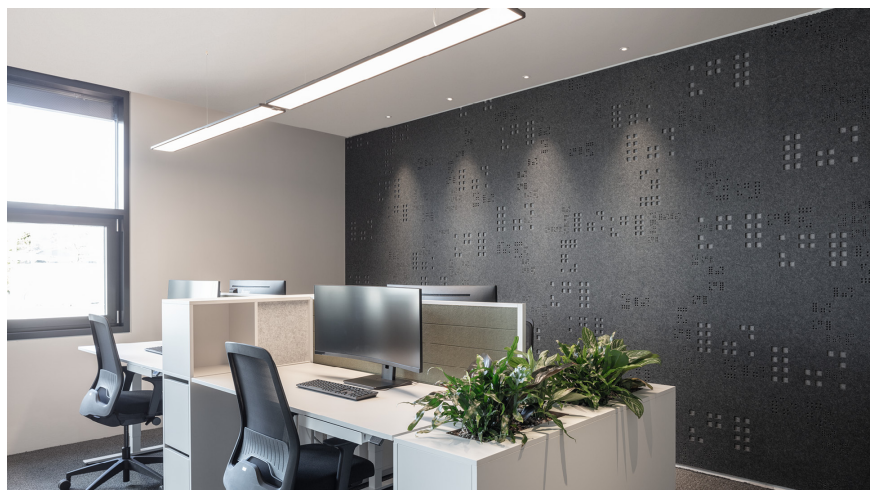

FOTOGRAF
Kurt Kuball

ARCHITEKT
INNOCAD Architektur ZT GmbH

STANDORT
Österreich

Bilder