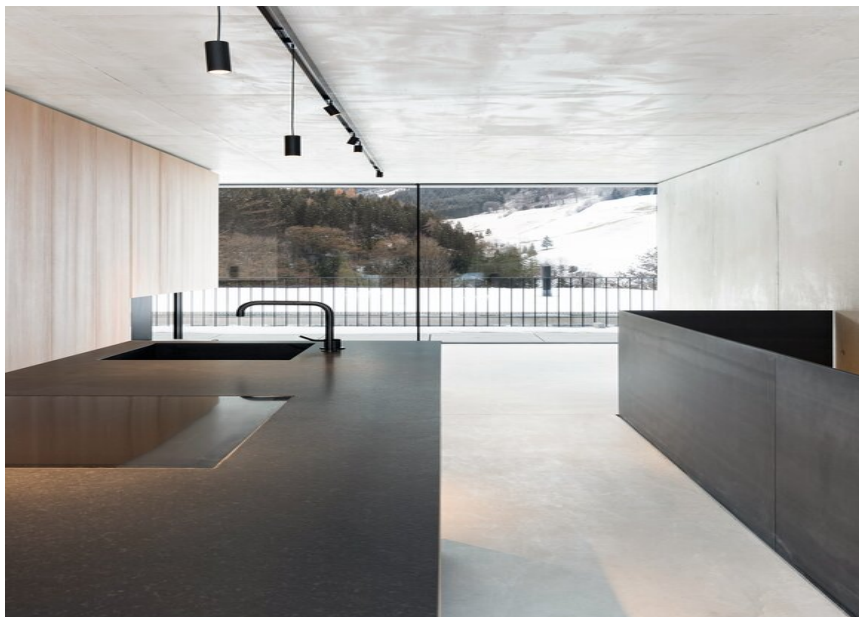

Mountain Cabin

FOTOGRAF

Christoph Panzer

LIGHTING DESIGN

Egger Licht GmbH

STANDORT

Österreich