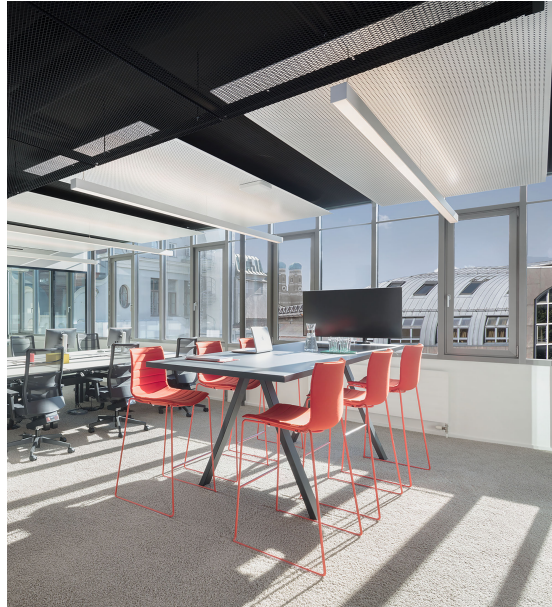

XAL

Office Bain

FOTOGRAF

Werner Huthmacher

ARCHITEKT

Landau + Kindelbacher

LIGHTING DESIGN

Tropp Lighting Design

STANDORT

Deutschland