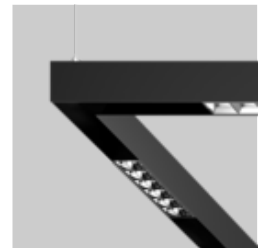

## Verwendete Produkte

**MOVE IT 25 S**  
surface /  
suspended system

**JUST 45 MOVE IT**  
25 / 25 S / 45

**MOVE IT 45**  
surface /  
suspended system

**L6 MOVE IT 45**

**FOTOGRAF**  
Gunner Gu

**ARCHITEKT**  
Bridge architects