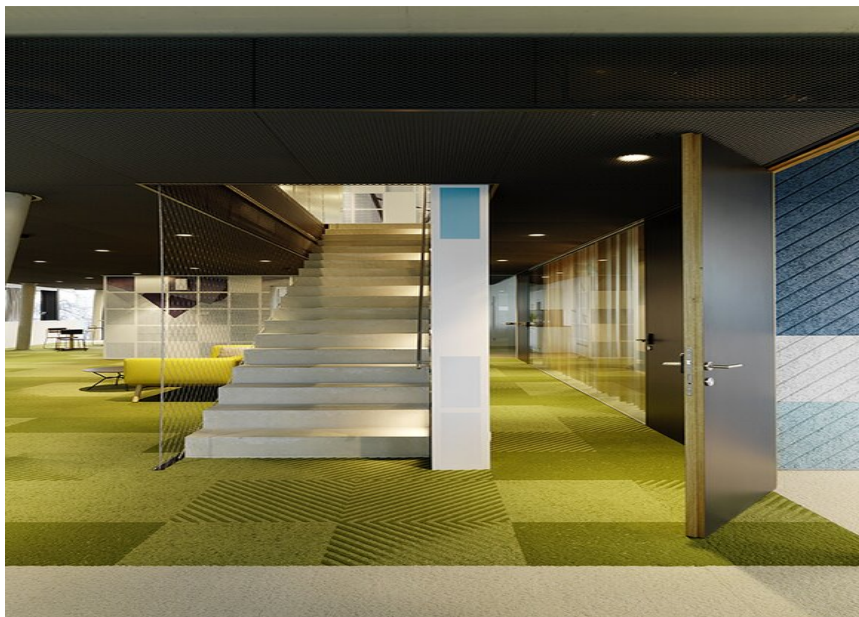

Verwendete Produkte

SONIC suspended

**MINO 60 ceiling /
suspended system**

**SASSO 100 round
adjustable
recessed 1 lamp**

**SASSO 100 round
downlight recessed
1 lamp**

**SASSO 100 round
wallwasher
recessed 1 lamp**