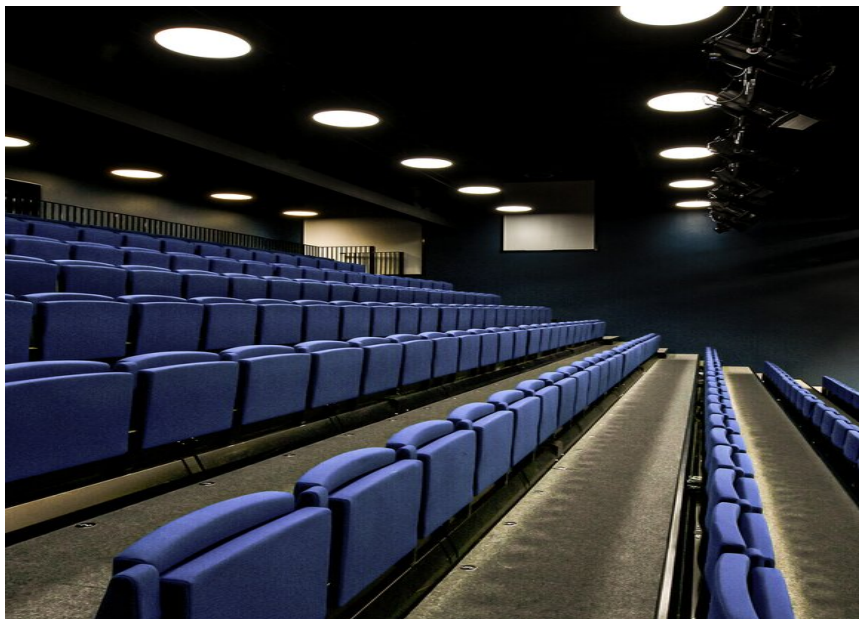

International School, Copenhagen

FOTOGRAF

Kris Dekeijser

ARCHITEKT

CF Moeller architects

LIGHTING DESIGN

Anders Smith

STANDORT

project.place.DNK