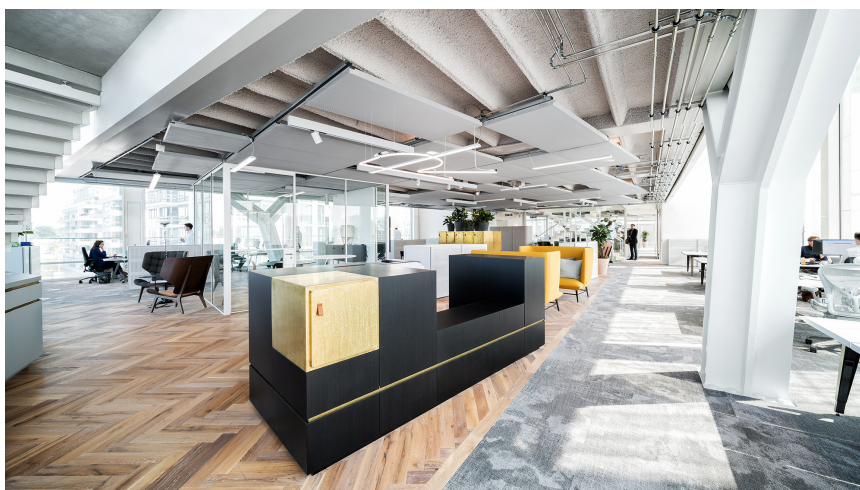

Firm architects

LIGHTING DESIGN

Maichel Kusters

STANDORT

Niederlande

Bilder

Amvest Headquarters

FOTOGRAF