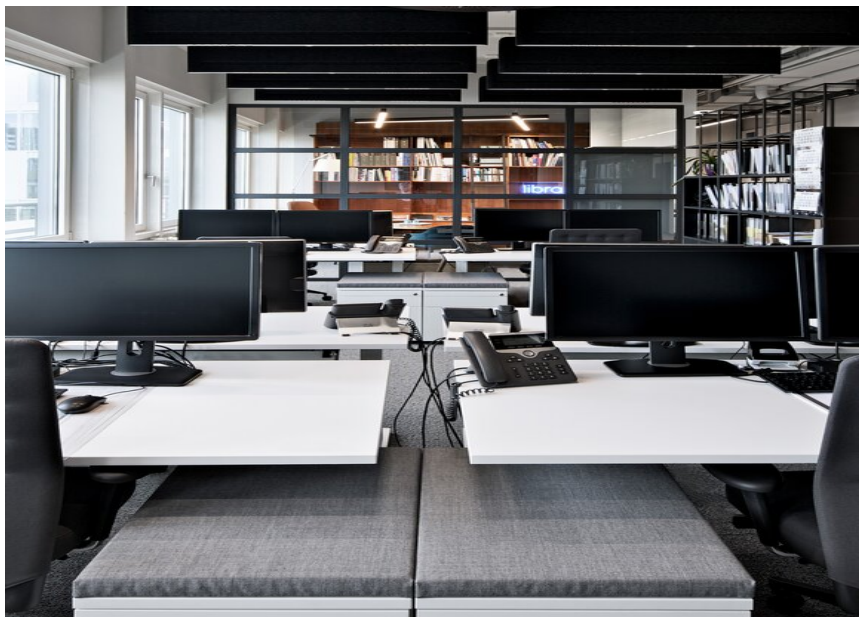

Art Invest, Berlin

FOTOGRAF

Andrew Alberts

ARCHITEKT

LEPEL & LEPEL Architekt Innenarchitektin
PartG mbB

STANDORT

Deutschland