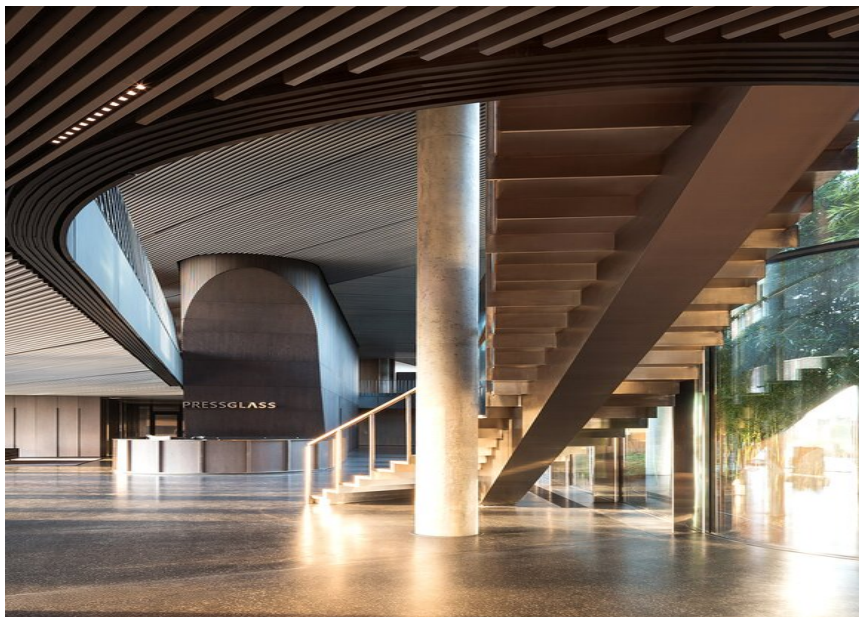

Press Glass Headquarters

FOTOGRAF

Nate Cook Photography

ARCHITEKT

Konior Studio, Tomasz Konior

STANDORT

Polen