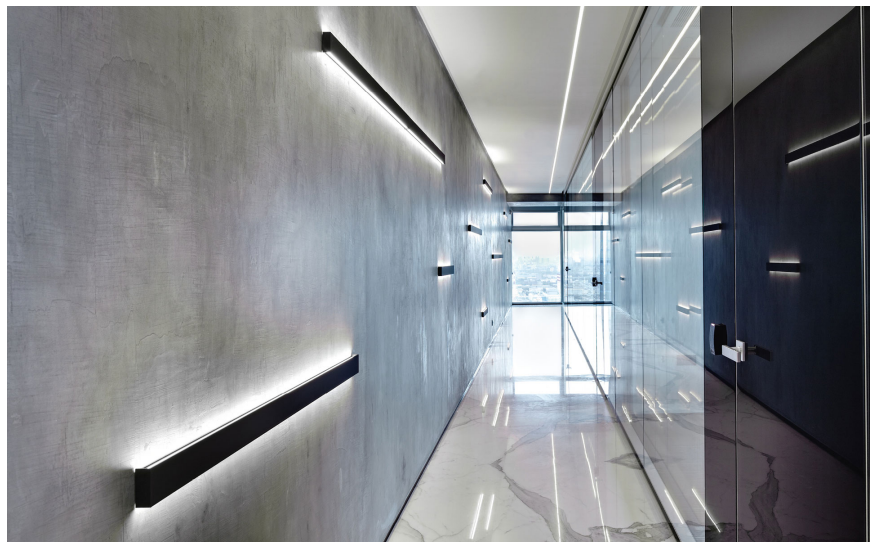

ARCHITEKT

Fedor Raschevsky, Peter Kholkovsky

LIGHTING DESIGN

Sergey Ananiev

STANDORT

Russland

Bilder

SNS HEADQUARTERS