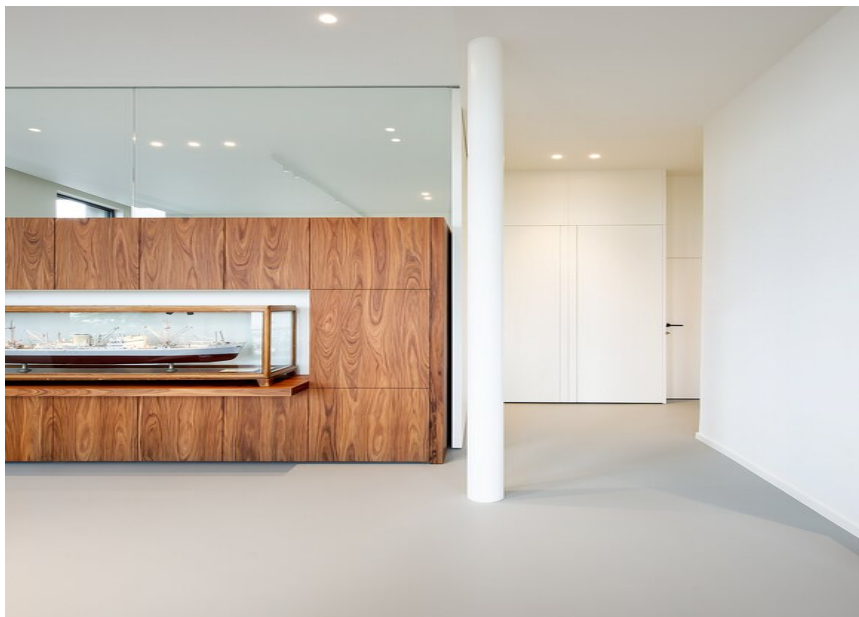

Office Oilchart

FOTOGRAF

Kris Dekeijser

ARCHITEKT

Kris Rymenants

STANDORT

Belgien