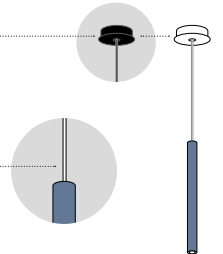

Spezialfarben – Ausführung

- ☐ white ☒ black

Baldachin

- ☐ white

Kabel