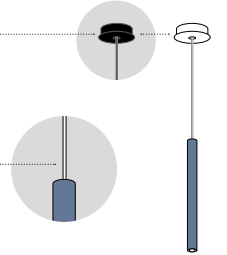

Spezialfarben – Ausführung

- ☐ white ☒ black

Baldachin

- ☐ white

Kabel