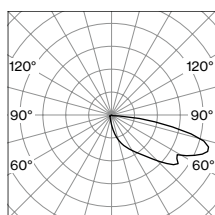

Light distribution

microprismatic
direct/indirect power

LUMINOUS FLUX value calculated for
3000 K, CRI ≥ 90, colour white, reflector chrome
2700 K -6%, 4000 K +7%