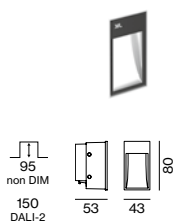

Order options

COLOUR TEMPERATURE	
2700 K	4
3000 K	5
4000 K	6

CONTROL	
non DIM	1
DALI-2	3

LIGHT OPTIC	
wide floor	

MATERIAL COLOUR	
☐ traffic white RAL 9016	W
☒ jet black RAL 9005	B

Options on request

COLOUR TEMPERATURE	
tunable white 2700–5000K	

only available for 2 lamps | DALI-2 DT8

UNICO wall recessed

1 LAMP	SYSTEM POWER	LUMINOUS FLUX	ORDER CODE
	9.9 W	562 lm	090-6L1::UB001