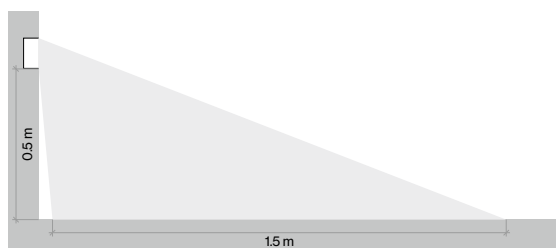

Order options

COLOUR TEMPERATURE	
2700 K	4
3000 K	5
4000 K	6

CONTROL	
non DIM	1
DALI-2	3

LIGHT OPTIC	
wide floor	

MATERIAL COLOUR	
☐ traffic white RAL 9016	W
☒ jet black RAL 9005	B

Options on request

COLOUR TEMPERATURE	
tunable white 2700–5000K	

only available for 2 lamps | DALI-2 DT8

UNICO wall recessed

1 LAMP	SYSTEM POWER	LUMINOUS FLUX	ORDER CODE
	9.9 W	562 lm	090-6L1::UB001

2 LAMPS	SYSTEM POWER	LUMINOUS FLUX	ORDER CODE
	17.3 W	1070 lm	090-6L2::UB001

Accessories

MOUNTING SET WITH TRIM
for intermediate ceilings 2–25 mm

TYPE	L-W-H (mm)	CUTOUT (mm)	ORDER CODE
1 lamp	101-63-20	90-50	090-7L2020
2 lamps	101-101-30	90-90	090-7Q4020

TRIMLESS MOUNTING SET

for installation in plasterboard ceilings 12.5/15/20/25 mm

TYPE	L-W-H (mm)	CUTOUT (mm)	ORDER CODE
1 lamp	88-50-47	90-50	090-7L20100
2 lamps	85-85-47	90-90	090-7Q40100

PRIMED CONCRETE MOUNTING SET

TYPE	L-W-H (mm)	ORDER CODE
primed concrete ceilings	240-400-130	052-1914320

order mounting set separately

Planning information

wide floor

Light distribution

microprismatic
direct/indirect power

LUMINOUS FLUX value calculated for
3000 K, CRI ≥ 90, colour white, reflector chrome
2700 K -6%, 4000 K +7%