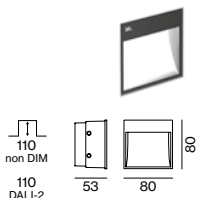

2 LAMPS	SYSTEM POWER	LUMINOUS FLUX	ORDER CODE
	17.3 W	1070 lm	090-6L2::UB001