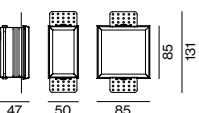

TRIMLESS MOUNTING SET

for installation in plasterboard ceilings 12.5/15/20/25 mm

TYPE	L-W-H (mm)	CUTOUT (mm)	ORDER CODE
1 lamp	88-50-47	90-50	090-7L20100
2 lamps	85-85-47	90-90	090-7Q40100

PRIMED CONCRETE MOUNTING SET

TYPE	L-W-H (mm)	ORDER CODE
primed concrete ceilings	240-400-130	052-1914320

order mounting set separately