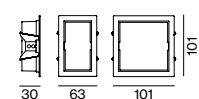

Accessories

MOUNTING SET WITH TRIM
for intermediate ceilings 2–25 mm

TYPE	L-W-H (mm)	CUTOUT (mm)	ORDER CODE
1 lamp	101-63-20	90-50	090-7L2020
2 lamps	101-101-30	90-90	090-7Q4020