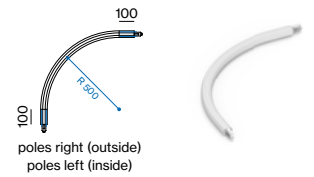

TRACK round surface/suspended

Order options

CONTROL

non DIM
DALI-2

MATERIAL COLOUR

○ pure white RAL 9010 7
● jet black RAL 9005 8

Pole options

TRACK round 3-phase/3-phase + DALI-2-bus

TRACK 240V-16A

L (mm)	ORDER CODE
1000	186-015113
2000	186-015213
3000	186-015313
4000	186-015413

TRACK CURVE 240V-16A

TYPE	ORDER CODE
R 500 90° left	186-015853
R 500 90° right	186-015863

end cap 186-025011