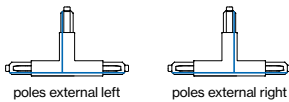

TRACK

surface/suspended

Order options

CONTROL

non DIM
DALI-2

MATERIAL COLOUR

- ☐ pure white RAL 9010 7
- ☐ grey 6
- ☐ jet black RAL 9005 8

Pole options