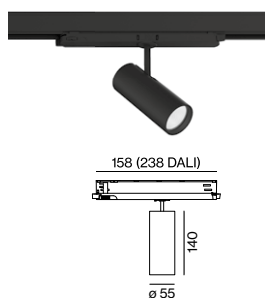

Order options

COLOUR TEMPERATURE

3000K	5
3500K	7
4000K	6

CONTROL

non DIM	1
DALI-2	3

MATERIAL COLOUR

○ traffic white RAL 9016	7
● jet black RAL 9005	8

BEAM ANGLE BO 55

spot 17°	S
medium 30°	M
flood 38°	F

BEAM ANGLE BO 70

spot 15°	S
medium 23°	M
flood 37°	F
wide flood 57°	W

Options on request

COLOUR RENDERING INDEX

CRI ≥ 95, 2 SDCM

CONTROL

Casambi

BO 55 track