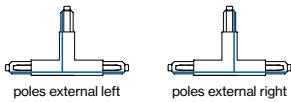

TRACK round surface/suspended

Order options

CONTROL

non DIM
DALI-2

MATERIAL COLOUR

○ pure white RAL 9010 7
● jet black RAL 9005 8

Pole options

TRACK round 3-phase/3-phase + DALI-2-bus