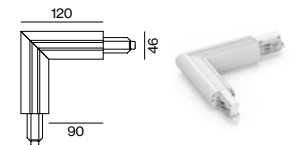

end feed left 186-025313
end feed right 186-025413
middle feed 186-021323

CONNECTORS 240V-16A

linear connector 186-021113

L-connector right (external) 186-025133
L-connector left (internal) 186-025233

T-connector left (poles external) 186-025243
T-connector right (poles external) 186-025143
T-connector right (poles internal) 186-025273
T-connector left (poles internal) 186-025173