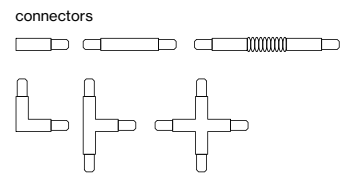

SOFT LENS

TYPE	Ø-H (mm)	ORDER CODE
BO 55	50.3	007-1965990

WALLWASHER LENS

TYPE	Ø-H (mm)	ORDER CODE
BO 55	50.3	007-1965790

Types

Colours

TRACK 3-phase
recessed/surface/suspended

TRACK recessed