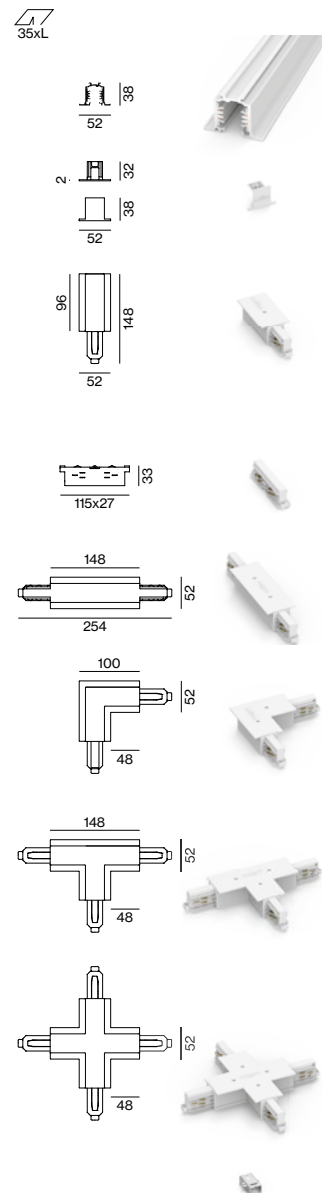

TRACK 240V-16A

L (mm)	ORDER CODE
2000	186-012213
3000	186-012313
4000	186-012413

end cap 186-022011

end feed left 186-022313
 end feed right 186-022413
 middle feed 186-021323

CONNECTORS 240V-16A

TYPE **ORDER CODE**
 linear connector 186-021113

I-connector 186-022123

L-connector right 186-022133
 L-connector left 186-022233

T-connector right (poles internal) 186-022143
 T-connector left (poles internal) 186-022243
 T-connector right (poles external) 186-022173
 T-connector left (poles external) 186-022273

X-connector 186-022153

MOUNTING ACCESSORIES

TYPE **ORDER CODE**
 clip 186-0225110
 cutting tool 186-0219110

TRACK

surface/suspended

Order options

CONTROL

non DIM
 DALI-2

end cap 186-021011

end feed left 186-021313
 end feed right 186-021413
 middle feed* 186-021323

*only available in white and black

CONNECTORS 240V-16A

TYPE ORDER CODE
 linear connector 186-021113

I-connector 186-021123