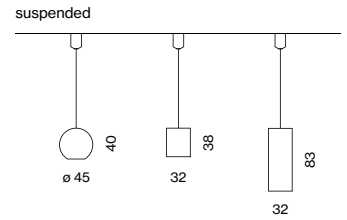

SOFT LENS

TYPE	Ø-H (mm)	ORDER CODE
BO 55	50.3	007-1965990

WALLWASHER LENS

TYPE	Ø-H (mm)	ORDER CODE
BO 55	50.3	007-1965790

Types

Colours

TRACK 3-phase
recessed/surface/suspended

TRACK recessed