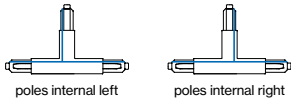

TRACK round surface/suspended

Order options

CONTROL

non DIM
DALI-2

MATERIAL COLOUR

○ pure white RAL 9010 7
● jet black RAL 9005 8

Pole options

TRACK round 3-phase/3-phase + DALI-2-bus